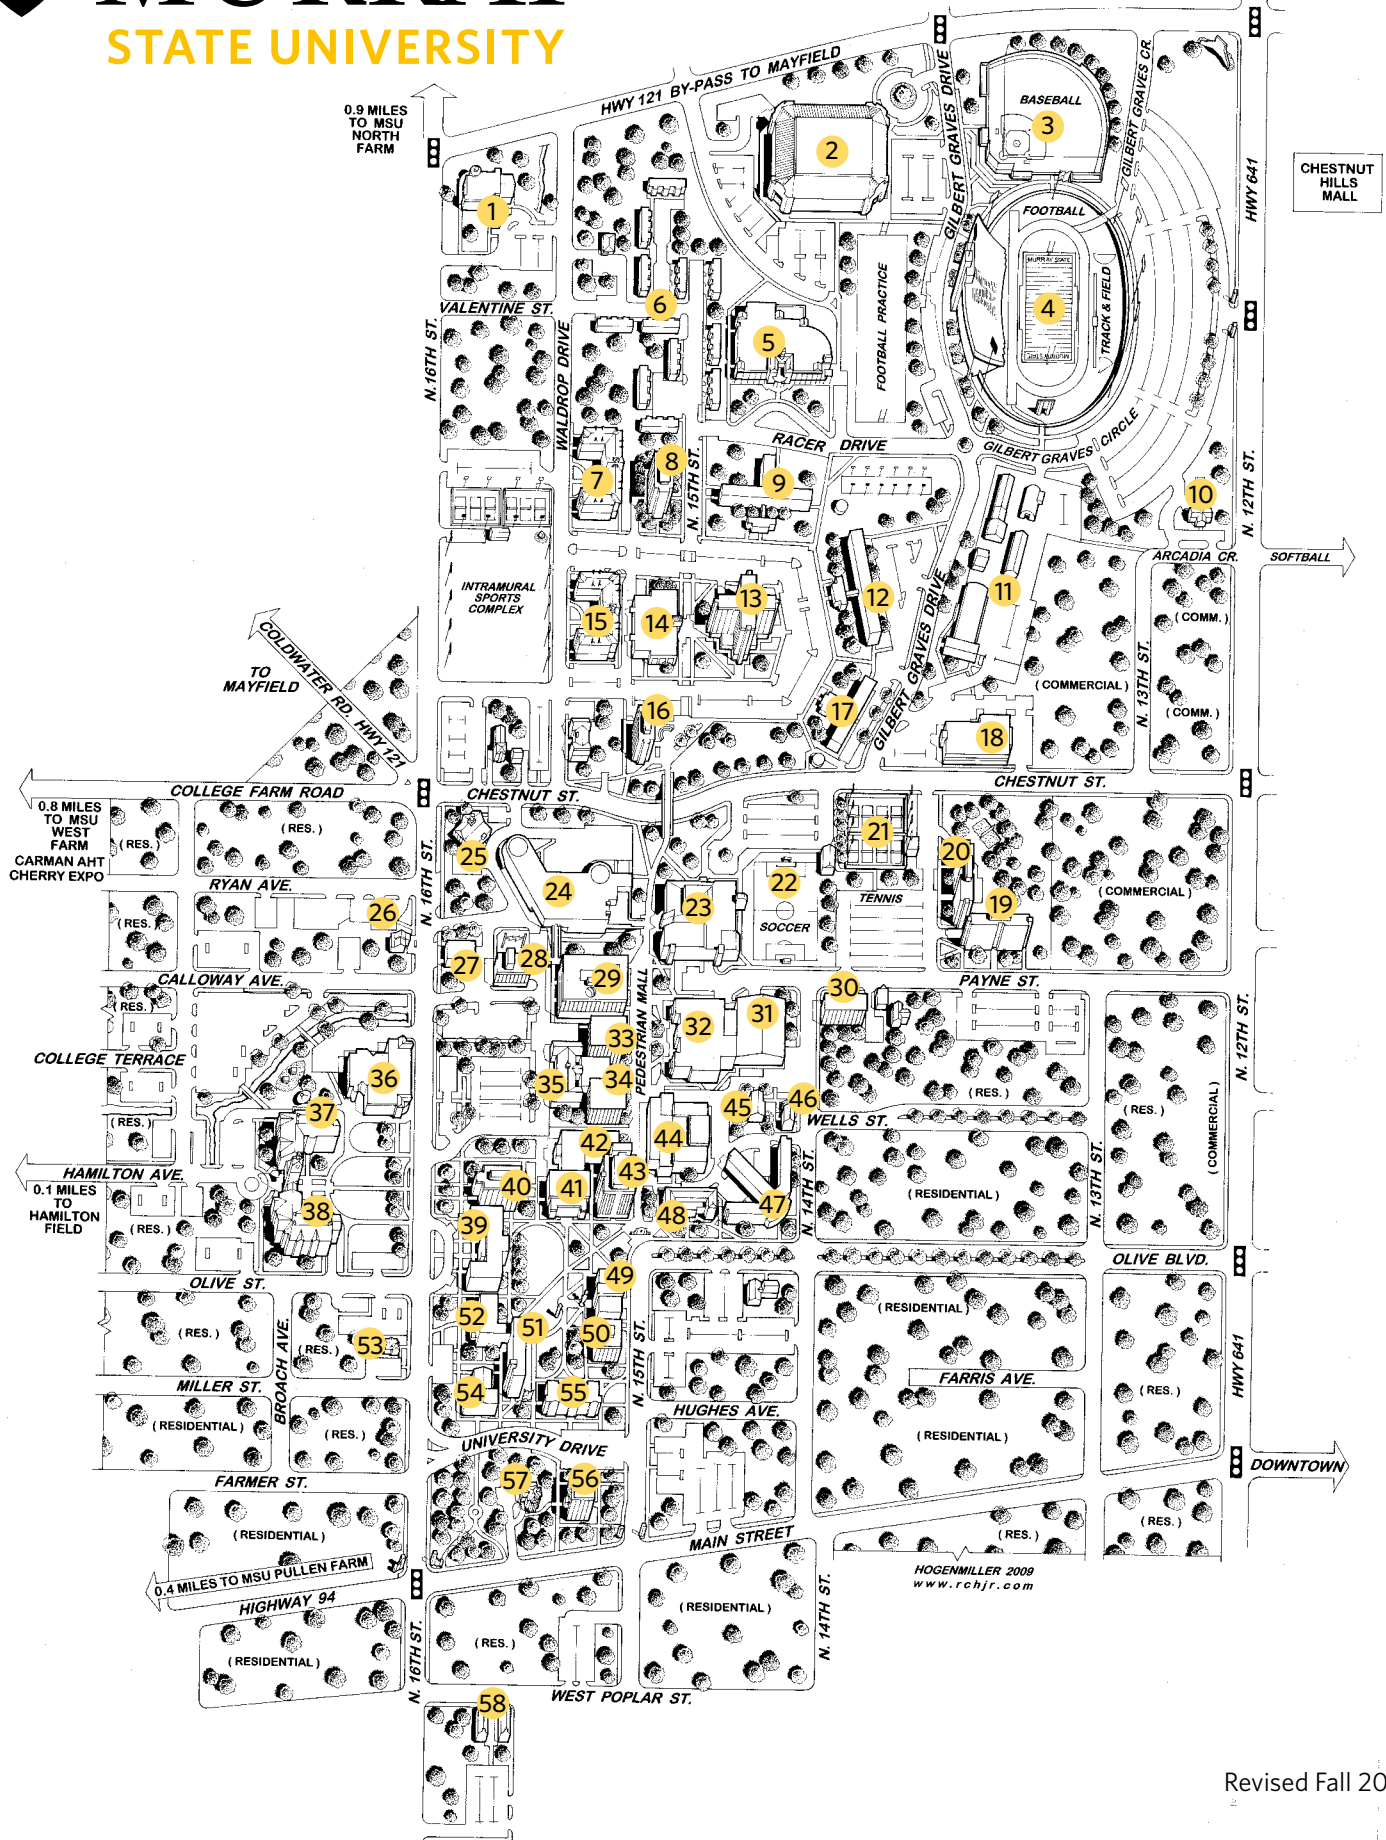

# Main Campus Map - Murray, Kentucky

Numerical Listing		Alphabetical Listing	
-------------------	--	----------------------	--

- 1 Regional Center for Emerging Technologies
- 2 Regional Special Events Center (RSEC)
- 3 Reagan Baseball Field
- 4 Stewart Stadium
- 5 Susan E. Bauernfeind Student Recreation and Wellness Center
- 6 College Courts
- 7 Richmond College
- 8 Hester College
- 9 Springer College
- 10 Sid Easley Alumni Center
- 11 Facilities Management Complex
- 12 Franklin College
- 13 Hart College
- 14 Winslow Dining Hall
- 15 Lee Clark College
- 16 Elizabeth College
- 17 Former Richmond College
- 18 General Services Building
- 19 White College
- 20 Regents College
- 21 Bennie Purcell Tennis Courts
- 22 Cutchin Recreational Complex
- 23 Curris Center/University Store (2nd floor)
- 24 Collins Industry and Technology Center
- 25 Public Safety and Emergency Management
- 26 Public Advocacy
- 27 Howton Agricultural Engineering Building
- 28 Central Heating and Cooling Plant

- 29 Blackburn Science Building
- 30 Mason Hall
- 31 Cutchin Field House
- 32 Carr Health Building
- 33 Oakley Applied Science Building North
- 34 Oakley Applied Science Building South
- 35 Visual Arts Building
- 36 Alexander Hall
- 37 Biology Building
- 38 Jesse D. Jones Hall (Chemistry Building)
- 39 Wells Hall
- 40 Faculty Hall
- 41 Lovett Auditorium
- 42 Old Fine Arts
- 43 Doyle Fine Arts Center
- 44 Waterfield Library
- 45 Simpson Child Development Center
- 46 Faculty Club
- 47 Woods Hall
- 48 Ordway Hall
- 49 Pogue Special Collections Library
- 50 Lowry Center
- 51 Business Building South
- 52 Business Building North
- 53 Nash House
- 54 Wrather West Kentucky Museum
- 55 Wilson Hall
- 56 Sparks Hall
- 57 Oakhurst (president's home)
- 58 Sorority Suites